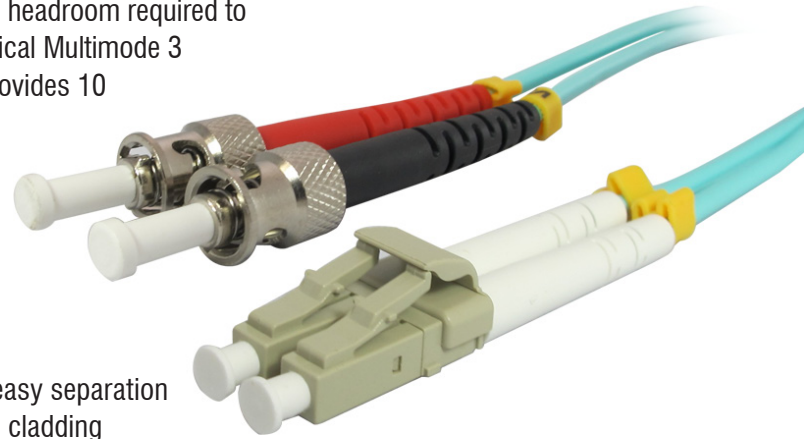

10Gb LC/ST Duplex 50/125 Multimode Fiber Patch Cable - Aqua

This laser-optimized multimode fiber (LOMMF) cable provides backward compatibility with existing 50/125 equipment while providing the performance headroom required to support laser light sources and 10 Gigabit applications. Optical Multimode 3 (OM3) fiber supports 2000 MHz/km EMB at 850nm, and provides 10 Gigabit transfers up to 300 meters using an 850nm VCSEL source. The Aqua colored jacket is PVC (OFNR-rated), and comes with our Lifetime warranty for a lifetime of worryfree use.

Features

- 10-Gigabit application support
- Duplex cable is joined together in a zipcord style for easy separation
- Features a Laser-Optimized 50- μ m core and 125- μ m cladding
- Use with both LED and VCSEL laser light sources
- Ceramic ferrules for long-lasting reliability and precision alignment
- Used to connect patch panels and/or network devices that require 50/125 multimode cabling
- OFNR jacket complies with stringent building codes