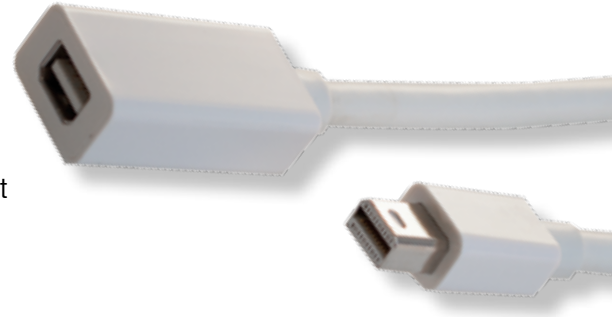

## Mini DisplayPort Male to Female Cable

Comprehensive Standard Series DisplayPort male to female cables provide an incredible HD experience at a great price. Standard Series DisplayPort cables provide 10.8 Gbps high speed performance for 1080p resolution and beyond and the complete HD experience! Standard Series cables support 5.1 and 7.1 Dolby TrueHD and DTS-HD Lossless Surround Sound for brilliant, crystal clear audio. Molded gold plated connectors and double shielding provide superior connectivity and rejection of EM and RF interference. Standard Series DisplayPort cables are covered under our Lifetime Warranty.

### Features

- Premium Molded 24k Gold Plated Mini DisplayPort male connector on one end and a female Mini DisplayPort on the other end
- 28 gauge construction
- 10.8 Gbps Ultra High Speed
- 1080p and Beyond
- Deep Color and x.v. Color
- 120 Hz Refresh Rate
- 5.1/7.1 Lossless Dolby TrueHD and DTS-HD Surround Sound
- Double Shielded
- X-tra Flex Jacket for easy installation
- RoHS Certified
- Lifetime Warranty

### Specifications

Performance Grade: Good  
Connector Type 1: Mini DisplayPort Male  
Connector Type 2: Mini DisplayPort Female  
Bandwidth or Speed: Supports 10.8 Gbps  
Gauge: 32/28AWG  
Center Conductor: Tinned Copper  
Connector Finish: Nickel  
Shielding: Double  
UL Rated: Yes

UL Rating: VW-1  
Ferrite Cores: No  
RoHS Compliant: Yes  
Jacket Type: Xtra-Flex White PVC  
Temperature Rating: 80 deg C  
Voltage: 30V  
Warranty: Lifetime

**MDPP-J-3ST**  
**MDPP-J-6ST**

3ft.  
6ft.