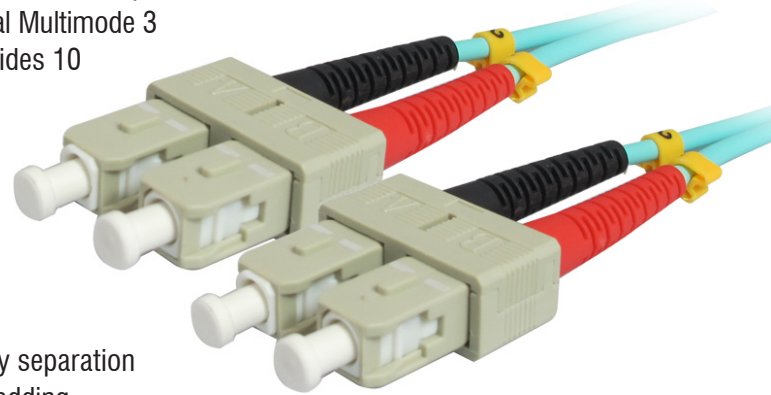

10Gb SC/SC Duplex 50/125 Multimode Fiber Patch Cable - Aqua

This laser-optimized multimode fiber (LOMMF) cable provides backward compatibility with existing 50/125 equipment while providing the performance headroom required to support laser light sources and 10 Gigabit applications. Optical Multimode 3 (OM3) fiber supports 2000 MHz/km EMB at 850nm, and provides 10 Gigabit transfers up to 300 meters using an 850nm VCSEL source. The Aqua colored jacket is PVC (OFNR-rated), and comes with our Lifetime warranty for a lifetime of worryfree use.

Features

- 10-Gigabit application support
- Duplex cable is joined together in a zipcord style for easy separation
- Features a Laser-Optimized 50- μ m core and 125- μ m cladding
- Use with both LED and VCSEL laser light sources
- Ceramic ferrules for long-lasting reliability and precision alignment
- Used to connect patch panels and/or network devices that require 50/125 multimode cabling
- OFNR jacket complies with stringent building codes

Specifications

- Connector 1: SC Male
- Connector 2: SC Male
- Optical Multimode 3 (OM3) fiber supporting 2000 MHz.km EMB at 850 nm.
- SC Connector Dimensions: 10.6mm Height x 26mm Width x 58mm Depth (with installed duplex clip)
- Maximum Connector Loss: 0.30 dB
- Typical Connector Loss: 0.20 dB
- Typical Return Loss: -25 dB
- Buffer Material: PVC
- Buffer OD: 900 μ m
- Jacket Material: PVC (OFNR riser-rated)
- Jacket OD: 3.0 mm
- Installation Tensile Load: 100 N (445 lbs)
- Long-Term Tensile Load: 50 N (222 lbs)
- Maximum Tensile Load: 100 N/cm
- Installation (Loaded) Minimum Bend Radius: 5.0cm (1.97in)
- Long-Term (Unloaded) Minimum Bend Radius: 3.0cm (1.2in)
- Crush Resistance: 750 N/cm
- Impact Resistance: 1,000 cycles
- Flex Resistance: 5,000 cycles
- Attenuation at 1300 nm: 1.0 dB/km
- Attenuation at 850 nm: 3.5 dB/km
- Operating Temperature: -20C to +80C
- Weight Lbs: .06
- RoHS Compliant
- Warranty: Lifetime