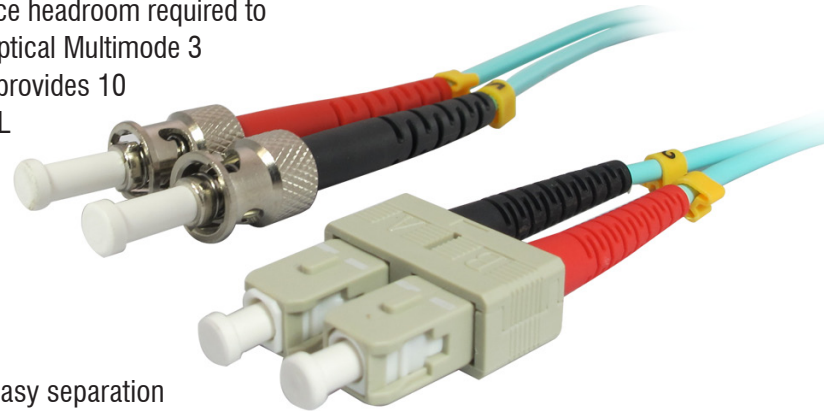

10Gb SC/ST Duplex 50/125 Multimode Fiber Patch Cable - Aqua

This laser-optimized multimode fiber (LOMMF) cable provides backward compatibility with existing 50/125 equipment while providing the performance headroom required to support laser light sources and 10 Gigabit applications. Optical Multimode 3 (OM3) fiber supports 2000 MHz/km EMB at 850nm, and provides 10 Gigabit transfers up to 300 meters using an 850nm VCSEL source. The Aqua colored jacket is PVC (OFNR-rated), and comes with our Lifetime warranty for a lifetime of worryfree use.

Features

- 10-Gigabit application support
- Duplex cable is joined together in a zipcord style for easy separation
- Features a Laser-Optimized 50- μ m core and 125- μ m cladding
- Use with both LED and VCSEL laser light sources
- Ceramic ferrules for long-lasting reliability and precision alignment
- Used to connect patch panels and/or network devices that require 50/125 multimode cabling
- OFNR jacket complies with stringent building codes

Specifications

- Connector 1: SC Male
- Connector 2: ST Male
- Optical Multimode 3 (OM3) fiber supporting 2000 MHz.km EMB at 850 nm.
- SC Connector Dimensions: 10.6mm Height x 26mm Width x 58mm Depth (with installed duplex clip)
- ST Connector Dimensions: 9.8mm Height x 19.6mm Width x 59mm Depth
- Maximum Connector Loss: 0.30 dB
- Typical Connector Loss: 0.20 dB
- Typical Return Loss: -25 dB
- Buffer Material: PVC
- Buffer OD: 900 μ m
- Jacket Material: PVC (OFNR riser-rated)
- Jacket OD: 3.0 mm
- Installation Tensile Load: 100 N (445 lbs)
- Long-Term Tensile Load: 50 N (222 lbs)
- Maximum Tensile Load: 100 N/cm
- Installation (Loaded) Minimum Bend Radius: 5.0cm (1.97in)
- Long-Term (Unloaded) Minimum Bend Radius: 3.0cm (1.2in)
- Crush Resistance: 750 N/cm
- Impact Resistance: 1,000 cycles
- Flex Resistance: 5,000 cycles
- Attenuation at 1300 nm: 1.0 dB/km
- Attenuation at 850 nm: 3.5 dB/km
- Operating Temperature: -20C to +80C
- RoHS Compliant
- Warranty: Lifetime