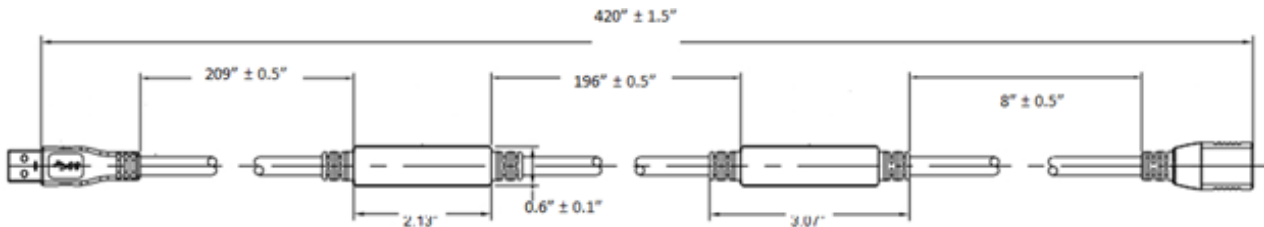

USB CABLES

USB3-AMF-35PROAP (35 feet)

USB3-AMF-50PROAP (50 feet)