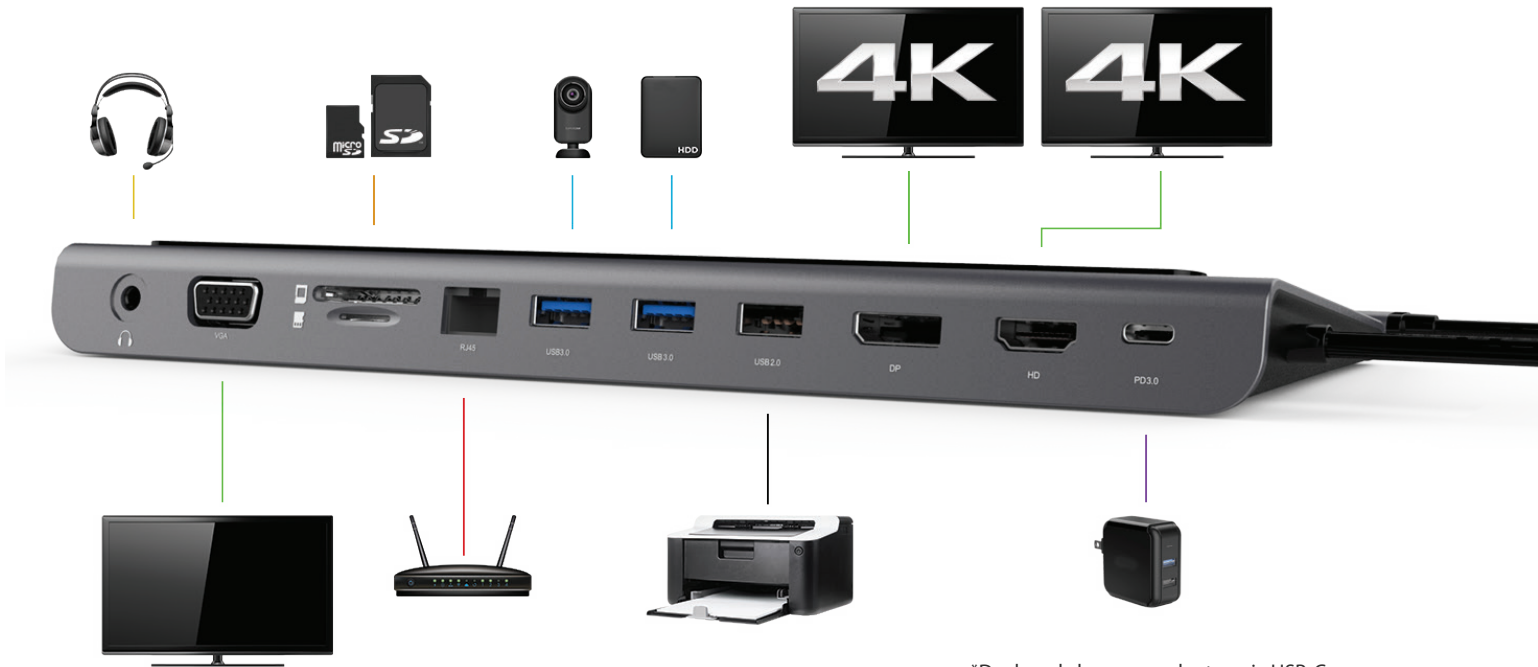

## VDK-3300

VersaDock™ USB-C™ Triple HD Display Docking Station with HDMI, DisplayPort, VGA & Ethernet

\*Dock and charge your laptop via USB-C Power Delivery up to 100W (20V/5A) when Dock is plugged into power via PD Adapter.

VersaDock™