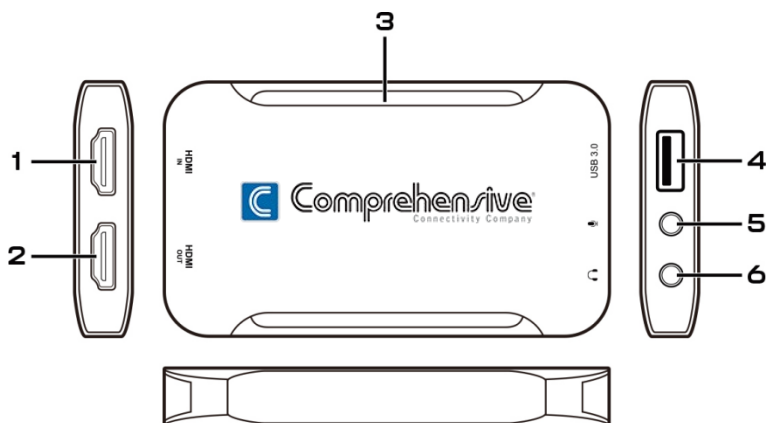

CSD-4KCD150

4K HDMI to USB 3.0 Capture Device

User Manual

The Comprehensive CSD-4KCD150 HDMI video capture device allows you to capture up to a UHD 4K60 HDMI video signal and send it to your computer over a USB 3.0 interface, automatically downscaled to 1080p60. The CSD-4KCD150 video capture supports live video streaming, webcasting and video conferencing, record, edit and share your Live Streaming Video with the HDMI output, video recording can be synchronized to a larger screen.

The signal from an HDMI camera, game system, or other HDMI sources can be recorded on your Windows, Mac, or Linux computer in 1080p 60Hz, or streamed via services such as YouTube Live and Facebook Live. The CSD-4KCD150 is compatible with streaming applications such as OBS Studio, which allow you to organize your stream with various media.

Setup:

1. HDMI Input (Source Device)
2. HDMI Output (Display)
3. LED Indicator
4. USB 3.0 Type-A Port
5. Microphone Input
6. Headphone Output

Specifications:

HDMI Input Resolution	4K @60Hz
HDMI Output (Pass-Through/Loop-Out)	4K @60Hz
USB 3.0 Output Resolution	1080p @60Hz
Video RAW Data Format	YUY2, MJPEG
Driver	No Driver (Plug and Play)
Dimensions (W x D X H)	100 x 57 x 13 mm
Weight	86g